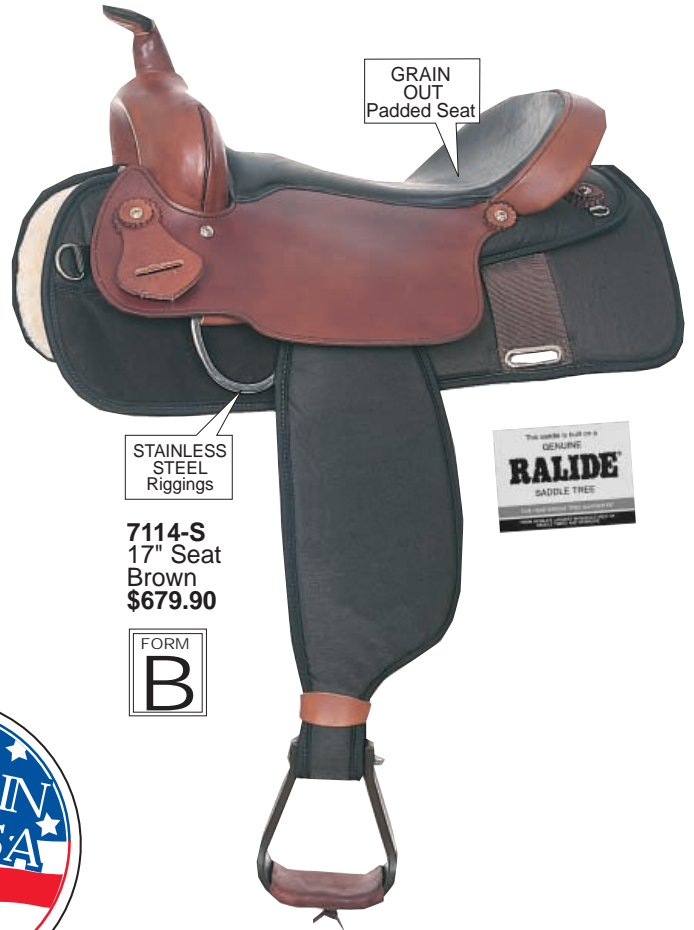

# FABTRON 17" GRAIN OUT SEAT LIGHTWEIGHT TRAIL SADDLES

GRAIN  
OUT  
Padded Seat

STAINLESS  
STEEL  
Riggings

**7113-S**  
17" Seat  
Black  
\$679.90

FORM  
**B**

GRAIN  
OUT  
Padded Seat

STAINLESS  
STEEL  
Riggings

**7114-S**  
17" Seat  
Brown  
\$679.90

FORM  
**B**

### THE BENEFIT OF A GRAIN OUT SEAT?

- Easy to Maintain
- Wipes Clean
- Repels Water

- TREE:** Ralide® 13" Front, Full-Quarter Horse Bars.  
**HORN:** Pleasure Horn.  
**CANTLE:** 4" with 1 1/2" Cheyenne roll  
**GULLET:** 6-3/4" gullet width  
**SEAT:** Grain Out, extra padded.  
**RIGGING:** 7/8 position. Stainless Steel Dees, Breast Collar Dees, Back Saddle String Dees, Metal Back Cinch Plates.  
**GULLET:** 6 1/2" gullet width  
**TRIM:** Nylon Cordura® Skirts, Fenders and Housing, Fleece-Lined Skirt. Leather Reinforced Nylon Stirrup Straps with "quick change" buckles  
**WEIGHT:** Approximately 22 lbs.  
**INCLUDES:** Cinch, Off Billet and Tie Strap at no extra charge

- TREE:** Ralide® 13" Roper Front, Full-Quarter Horse Bars.  
**HORN:** Pleasure Horn.  
**CANTLE:** 4" with 1 1/2" Cheyenne roll  
**GULLET:** 6 3/4" gullet width  
**SEAT:** Extra-Padded Seat, Grain Out  
**RIGGING:** Full Double Rigged Stainless Steel Rigging Dees  
**TRIM:** Nylon Cordura® Fenders, Back Plate and Fleece-Lined Skirt. Fully Laced Leather Stirrups. Leather Reinforced Nylon Stirrup Straps with "quick change" buckles  
**WEIGHT:** Approximately 22 lbs  
**INCLUDES:** Cinch, Flank Cinch, Off Billet and Tie Strap at no extra charge