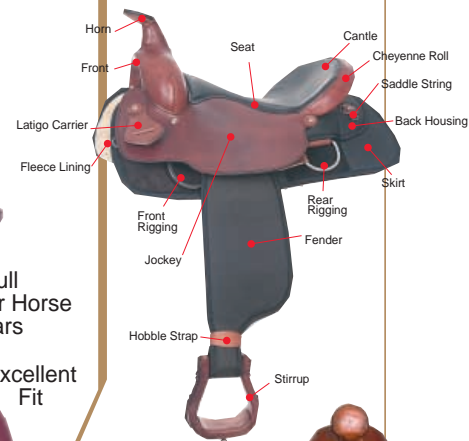

15" & 16" Extra Padded Latex Foam Closed-Cell Seat

Stainless Steel On-Tree Double Rigging

Top Quality American Leather Seat, Jockey, Cantle and Swell

Premium 1,000 Denier Cordura® Skirt, Housing and Fenders

3-1/2" Roper Horn

Lightweight (only 22 lbs.) for Both Rider and Horse

Adjustable Leather Reinforced Nylon Stirrup Straps

13" Roper Front

Full Quarter Horse Bars

Excellent Fit

3-1/2" Cantle

ANATOMY OF A SADDLE

Fabtron Trail/Roper Saddle
#7109-S 16" black
#7110-S 16" brown
#7111-S 15" black
#7112-S 15" brown
Five (5) Year Tree Warranty

© JAN. 01, 2007, FABTRON, INC.

online www.fabtron.com • e-mail to sales@fabtron.com