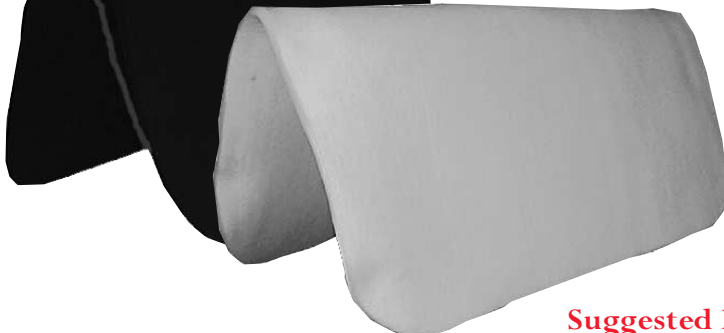

FABTRON'S SADDLE PADS, FELT PADS, FLAG PADS & HORSE BLANKETS

P-746 Canvas Saddle pad
\$36.00
Oversized 32" x 32" brown canvas-topped pad with 1" heavy felt bottom and suede wear leathers.

Confederate Flag Saddle Pad. 32" x 30". Woven top with felt center and wear leathers.
#P-749
\$48.00

#P-747 American Flag Saddle Pad. Shown Right. 30" x 30" Red, white & blue fleece top, 1" felt center, white fleece bottom and suede wear leathers.
\$58.00

4802-3, brown
4802-5, black
Tacky-Tack Saddle pad
\$51.00
Western-style Grip Pad, 30" x 30". Extra cushioned protection at withers.

#P-748 Flag-Style Horse Blanket. Shown Below. 32" x 32" red, white and blue . American Flag designed woven blanket.
\$33.00

P-744 Navajo Pad
\$49.00
1" heavy felt center, maize fleece bottom and suede wear leathers. Assorted patterns and colors. 30" x 30"

#P-740 Vented Back Saddle Pad
30" x 32" Trail Pad with wear leathers
\$79.00

#P-741 Pony Saddle Pad
\$23.90

#P-508 Saddle Pad
1/2" Black felt Saddle Pad, 32" x 32"
\$35.00

#P-500 Saddle Pad
1/2" White felt Saddle Pad, 30" x 30"
\$21.00