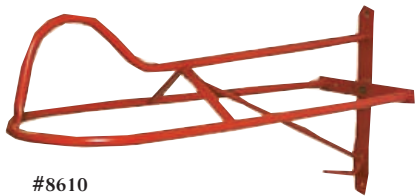

FABTRON'S

SADDLE COVERS, RACKS & STANDS, SEAT SAVERS & SADDLE BAGS

**#7019
SELF-STORING
SADDLE COVER**
Western nylon saddle cover
converts into drawstring bag.
Convenient, easy to carry! Red,
Blue, Black or Hunter Green only.
\$12.00

#8610
Wall Saddle Rack, PVC coated
\$17.80

#8613
Folding Floor
Saddle Rack,
lightweight
and portable.
Box of two (2)
\$98.00

#7018
REVERSIBLE
SEAT SAVER
Reversible fleece/Cordura
with elastic straps for
securing to saddle
\$21.00

#7015
SADDLE CARRY
BAGS
Heavy-duty Cordura
saddle carry bag with
zippered closure.
Red only.
\$64.00

#M-1000
SADDLE TRY-
OUT STAND
Perfect for daily
saddle display, perfect
for saddle try-outs
and stirrup
adjustments
\$498.00